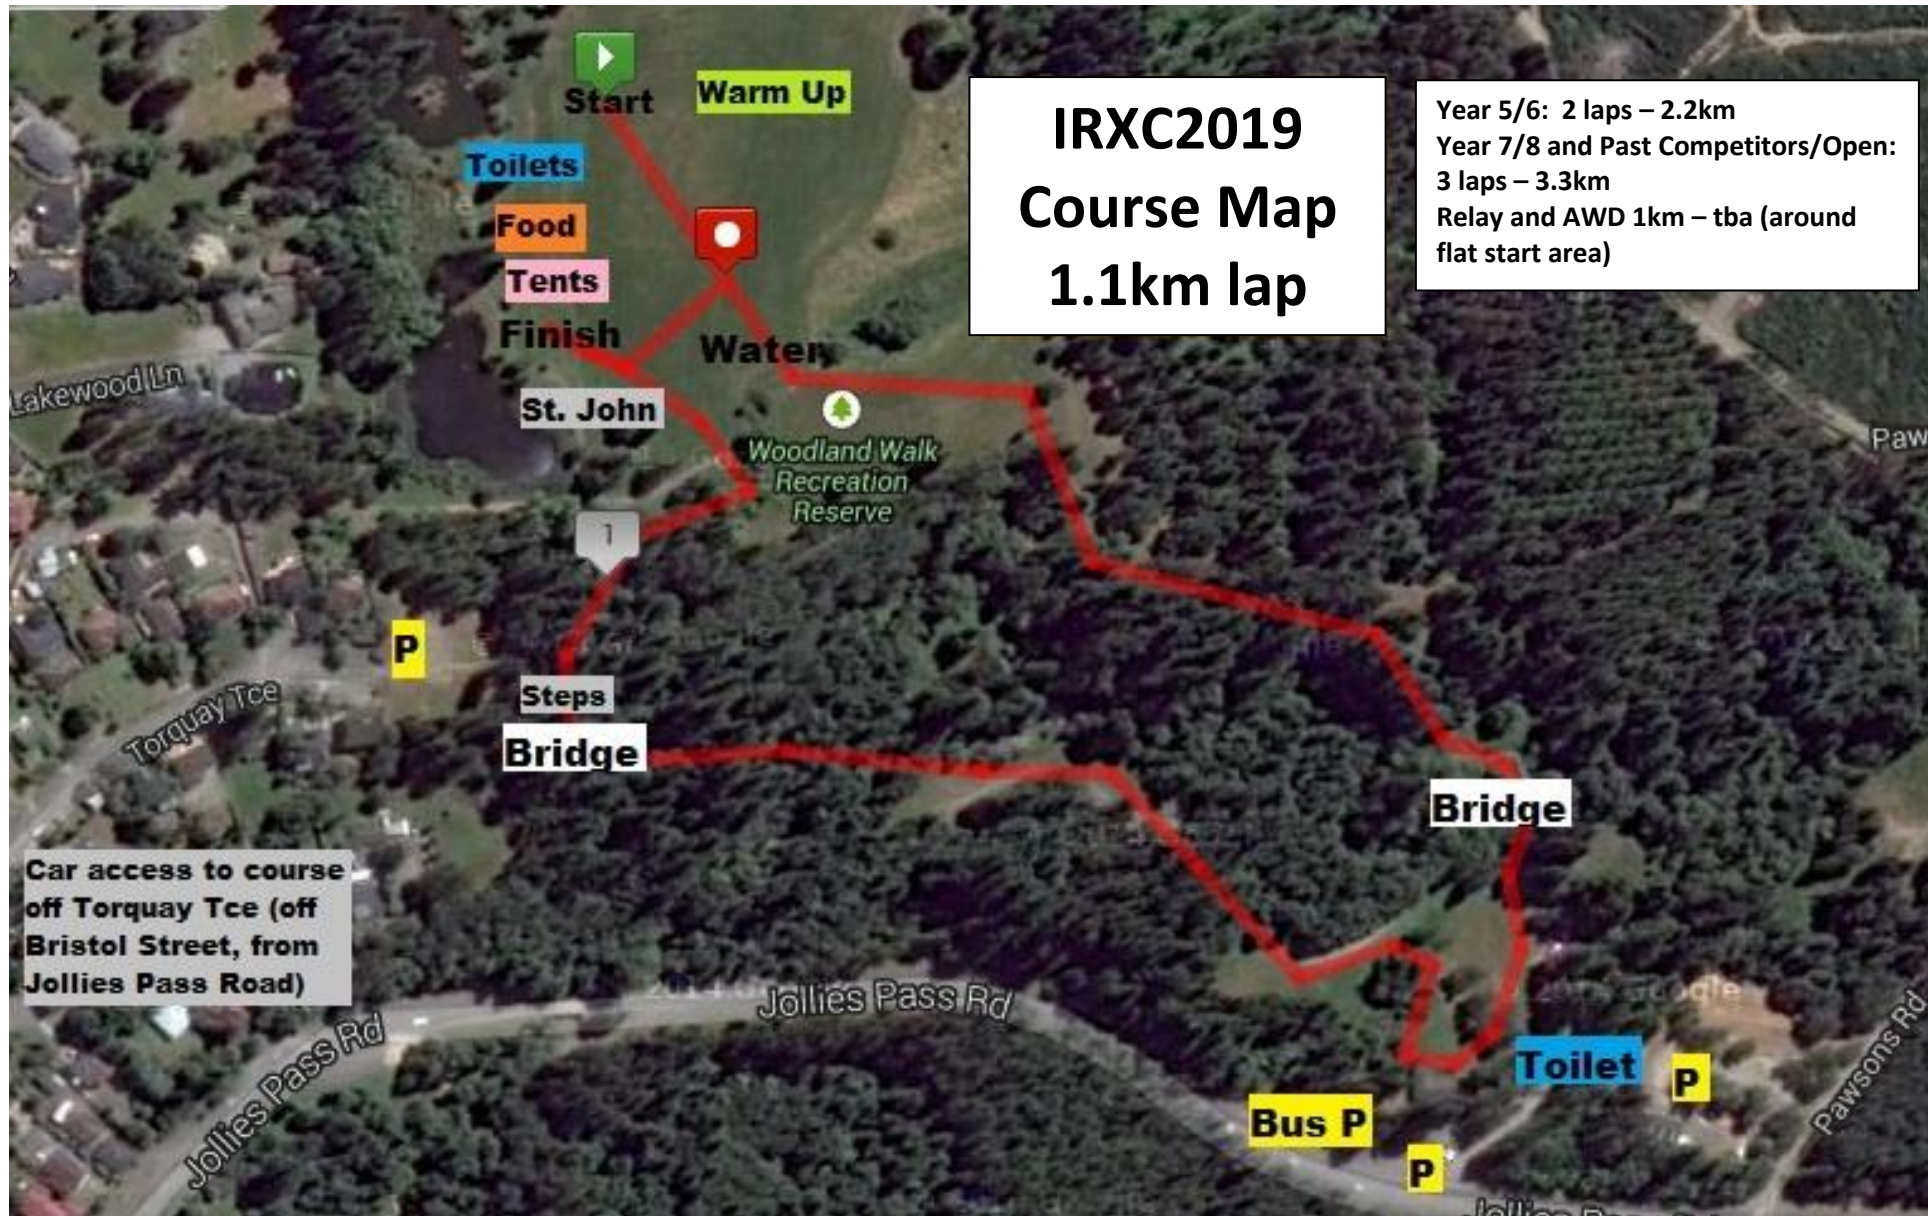

# IRXC2019 Course Map 1.1km lap

Year 5/6: 2 laps – 2.2km  
Year 7/8 and Past Competitors/Open:  
3 laps – 3.3km  
Relay and AWD 1km – tba (around  
flat start area)

Car access to course  
off Torquay Tce (off  
Bristol Street, from  
Jollies Pass Road)